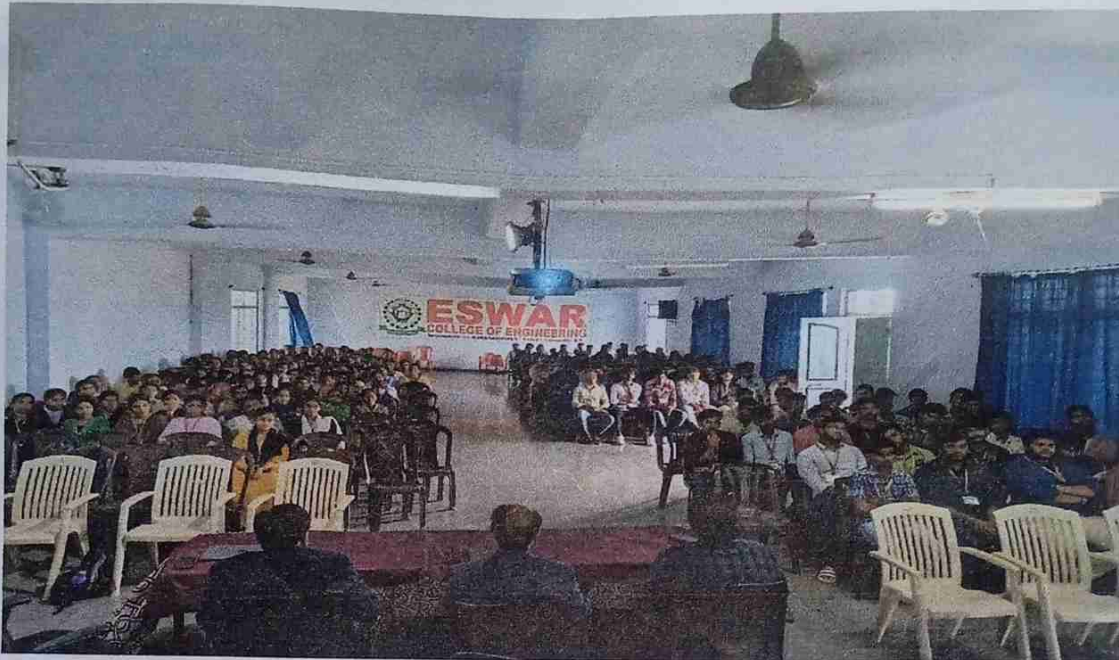

ESWAR COLLEGE OF ENGINEERING: NARASARAOPET

Approved by AICTE, New Delhi

Affiliated to JNTUK, Kakinada

Sponsored by Shaik Dada Saheb Charitable Trust, Narasaraopet.

Kesanupalli Village, Narasaraopet – 522 601,

Guntur Dist. A.P.

SEPTEMBER 17, 2020 – DR. YASHWANTH PATTIPATI GARU PROVIDING CAREER GUIDANCE ON MACHINE LEARNING ENGINEER – DESIGN AND IMPLEMENT MACHINE LEARNING MODELS AND ALGORITHMS USING PYTHON